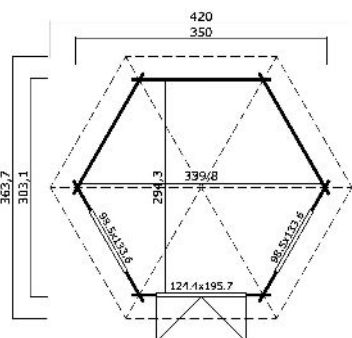

44
mm

2

8

PACKAGING: 1 PALLET(S)

330 x 118 x 96 cm
826 kg

EAN 4742913014571

DIMENSIONS

Floor area	7.50 m ²
Roof dimensions	4.20 x 3.64 m
Cubic volume	≈ 20.0 m ³
Wall height	≈ 2.28 m
Ridge height	≈ 3.18 m
Front overhang	≈ 30 cm

WINDOWS & DOORS

1 x Double door (DGP+A+*)	124.4 x 195.7 cm
1 x Double window open inward (DGP+A+*)	98.5 x 133.6 cm
1 x Double window open inward (DGP+A+*)	98.5 x 133.6 cm

*DGP+A+: Double Glazed Premium Plus with Arches

ROOF & FLOOR

Roof boards	18x90 mm
Floor boards	18x90 mm
Roof surface	13.23 m ²
Roof angle	≈ 30 °
Treated Bearers	70x45 mm

* Optional roof covering available