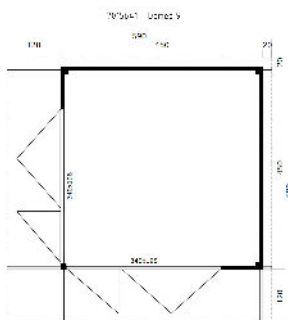

-  70 mm
-  4
-  0
- 5 YEARS GUARANTEE**

EAN 4743329233181

DIMENSIONS

Floor area	19.01 m ²
Roof dimensions	5.90 x 5.90 m
Cubic volume	≈ 47.83 m ³
Wall height	≈ 2.45 m
Ridge height	≈ 2.58 m
Front overhang	≈ 120 cm

WINDOWS & DOORS

2 x Folding door	340.0 x 198.0 cm
------------------	------------------

ROOF & FLOOR

Roof boards	18x90 mm
Floor boards	28x137 mm
Roof surface	34.81 m ²
Roof angle	≈ 1.75 °
Treated Bearers	45x70 mm

* Optional roof covering available

PACKAGING: 3 PALLET(S)

-  595 x 114 x 55 cm
1200 kg
-  595 x 114 x 55 cm
1200 kg
-  380 x 118 x 55 cm
650 kg