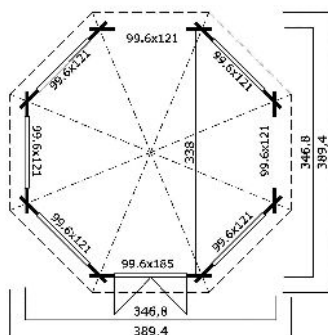

-  44 mm
-  2
-  9
- 5 YEARS GUARANTEE**

PACKAGING: 3 PALLET(S)

-  208 x 118 x 58 cm
435 kg
-  346 x 118 x 81 cm
351 kg
-  136 x 116 x 78 cm
188 kg

EAN 4742913010979

DIMENSIONS

Floor area	9.46 m ²
Roof dimensions	3.89 x 3.89 m
Cubic volume	≈ 24.04 m ³
Wall height	≈ 2.17 m
Ridge height	≈ 3.45 m
Front overhang	≈ 21 cm

WINDOWS & DOORS

1 x Double door (SGC+A*)	99.6 x 185.0 cm
4 x Double window fixed (SGC+A*)	99.6 x 121.0 cm
3 x Double window open outward (SGC+A*)	99.6 x 121.0 cm

*SGC+A: Single Glazed Classic with Arches

ROOF & FLOOR

Roof boards	18x90 mm
Floor boards	18x90 mm
Roof surface	15.15 m ²
Roof angle	≈ 34 °
Treated Bearers	70x45 mm

* Optional roof covering available