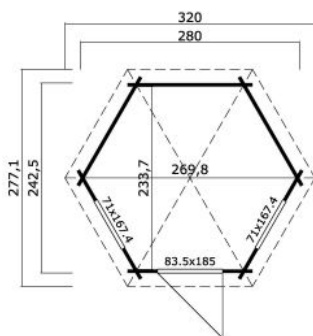

44 mm

1

4

PACKAGING: 1 PALLET(S)

440 x 118 x 58 cm  
644 kg

EAN 4742913016056

**DIMENSIONS**

Floor area	4.73 m <sup>2</sup>
Roof dimensions	3.20 x 2.77 m
Cubic volume	≈ 11.21 m <sup>3</sup>
Wall height	≈ 2.11 m
Ridge height	≈ 2.90 m
Front overhang	≈ 17 cm

**WINDOWS & DOORS**

1 x Single door (DGP+*)	83.5 x 185.0 cm
1 x Single window open inward (DGP+*)	71.0 x 167.4 cm
1 x Single window open inward (DGP+*)	71.0 x 167.4 cm

\*DGP+: Double Glazed Premium Plus

**ROOF & FLOOR**

Roof boards	18x90 mm
Floor boards	18x90 mm
Roof surface	7.78 m <sup>2</sup>
Roof angle	≈ 30 °
Treated Bearers	70x45 mm

\* Optional roof covering available