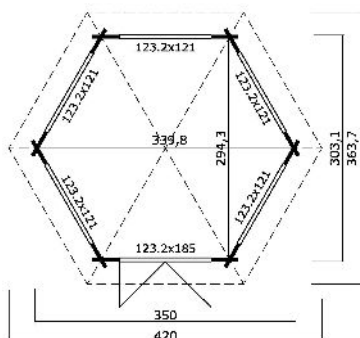

44 mm

2

8

PACKAGING: 2 PALLET(S)

310 x 118 x 85 cm
630 kg

140 x 48 x 141 cm
163 kg

EAN 4742913010955

DIMENSIONS

Floor area	7.50 m ²
Roof dimensions	4.20 x 3.64 m
Cubic volume	≈ 18.21 m ³
Wall height	≈ 2.11 m
Ridge height	≈ 3.07 m
Front overhang	≈ 30 cm

WINDOWS & DOORS

1 x Double door (SGC+A*)	123.2 x 185.0 cm
2 x Double window open outward (SGC+A*)	123.2 x 121.0 cm
3 x Double window fixed (SGC+A*)	123.2 x 121.0 cm

*SGC+A: Single Glazed Classic with Arches

ROOF & FLOOR

Roof boards	18x90 mm
Floor boards	18x90 mm
Roof surface	13.61 m ²
Roof angle	≈ 30 °
Treated Bearers	70x45 mm

* Optional roof covering available